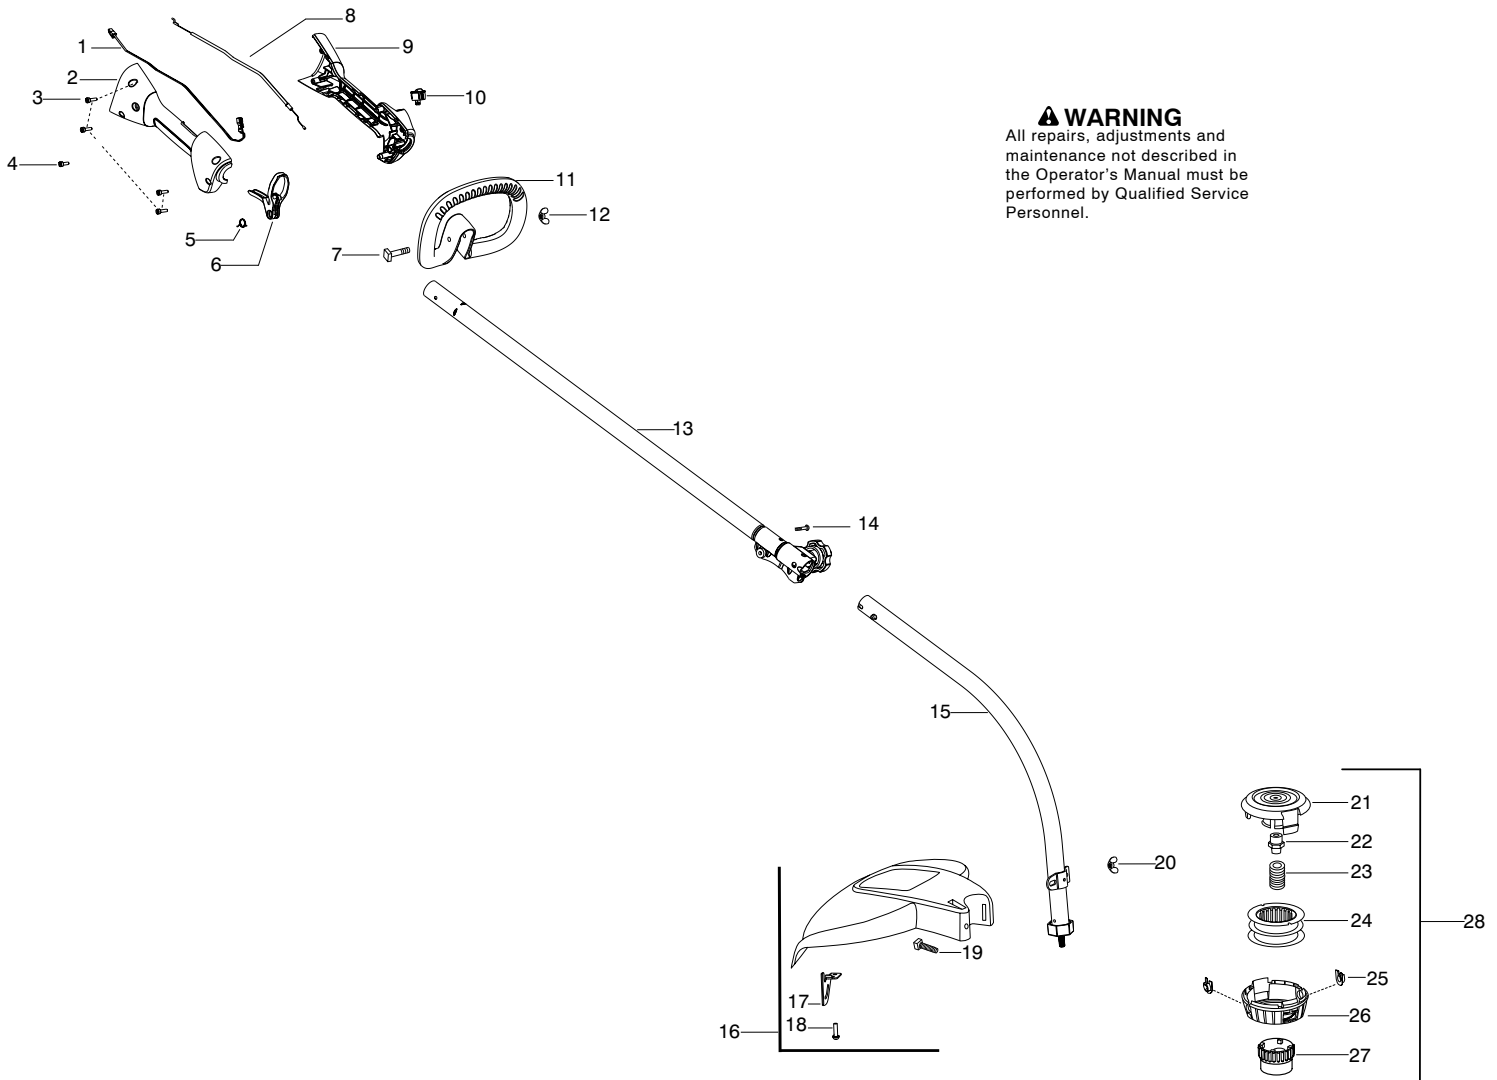

Parts List No. 545192174		Poulan PRO[®] PARTS LIST	MODEL PP033 (US/CAN)
Date 1/21/09	NEW		Page: 1

NOTE : Illustration may differ from actual model due to design changes.

⚠ WARNING
All repairs, adjustments and maintenance not described in the Operator's Manual must be performed by Qualified Service Personnel.

Ref.	Part No.	Description	Ref.	Part No.	Description
1.	545191801	Assy-Switch Wire	20.	530016152	Wingnut - 1/4-20
2.	545187602	Housing-Throttle (RH)	21.	537419303	Housing
3.	530016449	Screw M4 x 1.75	22.	537419901	Adapter
4.	530015805	Screw 10-14 x 1/2	23.	537338801	Spring
5.	545190001	Spring-Trigger	24.	545080801	Assy - Spool
6.	545008073	Kit - Trigger (Incl. 5)	25.	505496401	Eyelet
7.	530015786	Bolt - 1/4-20 x 2	26.	505506201	Cover
8.	545199301	Assy - Throttle Cable	27.	537419601	Knob
9.	545187502	Housing-Throttle (LH)	28.	952701717	Accy. - TNG 7 Cutting Head (Incl. 21,22,23,24,25,26,27)
10.	545030601	Kit-Switch	Not Shown		
11.	530058583	Assy - Handle Assist (Incl. 7,12)			
12.	530016152	Wingnut - 1/4-20			
13.	545003366	Kit-Driveshaft Upper (Incl.#14)			
14.	530016344	Screw - 12-24 x .480			
15.	545024301	Kit-Driveshaft Lower			
16.	530071824	Kit-Shield (Incl. 17,18,19,20)			
17.	530052287	Limiter-Line			
18.	530015814	Screw - 10-14 x 3/4			
19.	530015820	Bolt - 1/4-20 x 1-1/4			
				545186845	Manual
				545209101	Decal-Shaft Warning (lower)
				545167703	Decal-Shaft Warning (upper)

✓ = New Part Number For This IPL

★ = Refer to the Service Reference Indicated for more information.(Located at the END of the IPL)